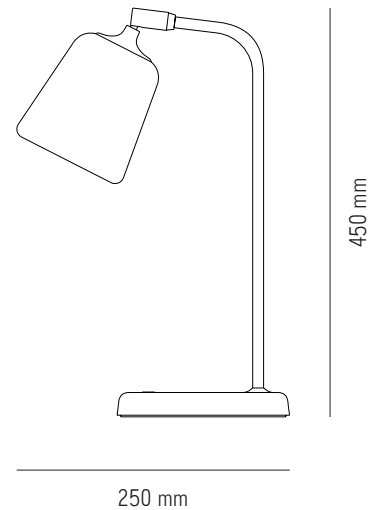

NEW WORKS.

Product Fact Sheet - Lighting - Material Table Lamp, The Originals

Specifications

Product Name	Material Table Lamp, The Originals
Designer	Nørgaard & Kechayas
Year	2019
Category	Lighting
Type	Table Lamp
Material	Cork, Wood, Steel, Marble, Terracotta, concrete w. powder coated aluminium/steel base and aluminium white inner shade/reflector
Colour/Variant	Natural Cork, Mixed Cork, Natural Oak, Smoked Oak, Light Grey Concrete, Dark Grey Concrete, Black Marble, White Marble, Terracotta, Yellow Steel
Product Dimensions	H: 450 x W: 190 x D:250 mm
Packaging Dimensions	H: 260 X W: 525 X D: 360 mm
Cord	Black PVC, 1800 mm - Three-step dimmer on lamp base
Weight	//
Weight (incl. Packaging)	//
Light Source	E14, LED Max 7W (Dimmable Bulb Only) (220-240~ 50/60 Hz)
Bulb	Not Included
Certification	CE, Class II, IP20
County of origin	China
Master packaging	1

Ean No	Item No	Variation
5712826201435	20143	Black Base w. White Marble

NEW WORKS.

Product Fact Sheet - Lighting - Material Table Lamp, The New Edition

Specifications

Product Name	Material Table Lamp
Designer	Nørgaard & Kechayas
Year	2019
Category	Lighting
Type	Table Lamp
Material	Marble shade w. powder coated aluminium and steel base
Colour/Variant	Black Base w. White Marble
Product Dimensions	H: 450 x W: 190 x D:250 mm
Packaging Dimensions	H: 260 X W: 525 X D: 360 mm
Cord	Black PVC, 1800 mm - three-step dimmer on lamp base
Weight	3,5 kg
Weight (incl. Packaging)	4,25 kg
Light Source	E14, LED Max 7W (Dimmable Bulb Only) (220-240V~ 50/60 Hz)
Bulb	Not Included
Certification	CE, Class II, IP20
County of origin	China
Master packaging	1