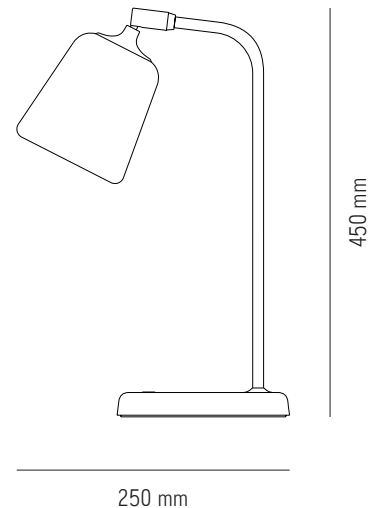

NEW WORKS.

Product Fact Sheet - Lighting - Material Table Lamp, The Originals

Specifications

Product Name	Material Table Lamp, The Originals
Designer	Nørgaard & Kechayas
Year	2019
Category	Lighting
Type	Table Lamp
Material	Cork, Wood, Steel, Marble, Terracotta, concrete w. powder coated aluminium/steel base and aluminium white inner shade/reflector
Colour/Variant	Natural Cork, Mixed Cork, Natural Oak, Smoked Oak, Light Grey Concrete, Dark Grey Concrete, Black Marble, White Marble, Terracotta, Yellow Steel
Product Dimensions	H: 450 x W: 190 x D:250 mm
Packaging Dimensions	H: 260 X W: 525 X D: 360 mm
Cord	Black PVC, 1800 mm - Three-step dimmer on lamp base
Weight	//
Weight (incl. Packaging)	//
Light Source	E14, LED Max 7W (Dimmable Bulb Only) (220-240~ 50/60 Hz)
Bulb	Not Included
Certification	CE, Class II, IP20
County of origin	China
Master packaging	1

Ean No	Item No	Variation
5712826201435	20143	Black Base w. White Marble

NEW WORKS.

Product Fact Sheet - Lighting - Material Table Lamp, The New Edition

Specifications

Product Name	Material Table Lamp
Designer	Nørgaard & Kechayas
Year	2019
Category	Lighting
Type	Table Lamp
Material	Marble shade w. powder coated aluminium and steel base
Colour/Variant	Black Base w. White Marble
Product Dimensions	H: 450 x W: 190 x D:250 mm
Packaging Dimensions	H: 260 X W: 525 X D: 360 mm
Cord	Black PVC, 1800 mm - three-step dimmer on lamp base
Weight	3,5 kg
Weight (incl. Packaging)	4,25 kg
Light Source	E14, LED Max 7W (Dimmable Bulb Only) (220-240V~ 50/60 Hz)
Bulb	Not Included
Certification	CE, Class II, IP20
County of origin	China
Master packaging	1